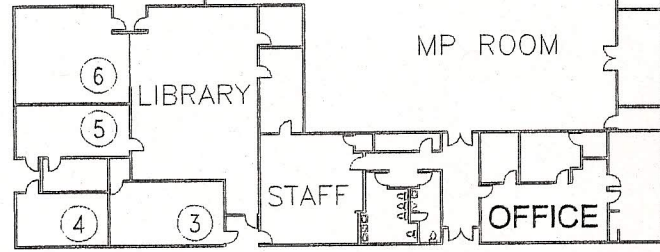

# Twin Lakes

Address: 5515 Main Avenue  
Orangevale CA 95662

Initial Construction Completion Date: 1988

Total Sq Feet of Floor Space:

School Number: 151

Acres: 10.3

Drawing Updated: 5/26/1995

Date Printed: 1/31/2001