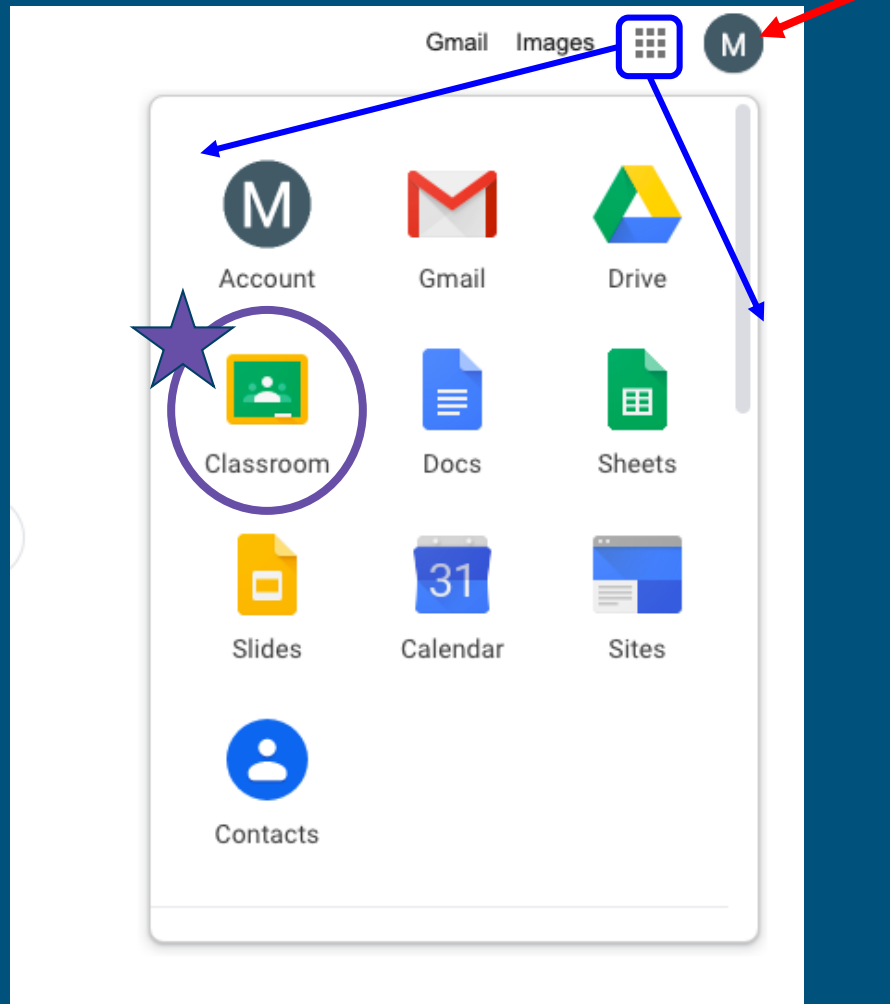

San Juan Portal

San Juan
Unified School District

Additional Links

-  **Staff Password Recovery**
Click here if you have forgotten your password
-  **System Check**
Click here to run a system check
-  **Click here for Parent PIN Retrieval**
Parents, click here if you need login help

Login

Username:

Password:

پس از ورود به سیستم، اگر به
نماد در گوشه نگاه کنید، اطلاعات
دانش آموز خود را مشاهده
خواهید کرد.

در کنار آن دریچه ها کوچک که
به آن Waffle نیز گفته می شود
قرار دارد که شامل تمام برنامه ها
از جمله کلاس درسی گوگل
(Google Classroom) است.

- 6 Waffle Button (App Directory)
- 7 Your account
- 8 Upcoming Assignments 
- 9 Updates from your teacher

The screenshot shows a Blackboard class page for '3rd hour Science'. The page layout includes a top navigation bar with a menu icon (1), the class name (2), and tabs for 'Stream' (3), 'Classwork' (4), and 'People' (5). On the right side of the top bar are a waffle button (6) and a user profile picture (7). The main content area features a header with the class name (2) and an illustration of tools. Below the header is an 'Upcoming' section (8) with a message 'Wooohoo, no work due soon!' and a 'View all' link. To the right of this is a sharing box with a user profile picture and the text 'Share something with your class...'. Below the sharing box is a section for class updates (9) with the text 'View class updates and connect with your class here' and a link 'See when new assignments are posted'.