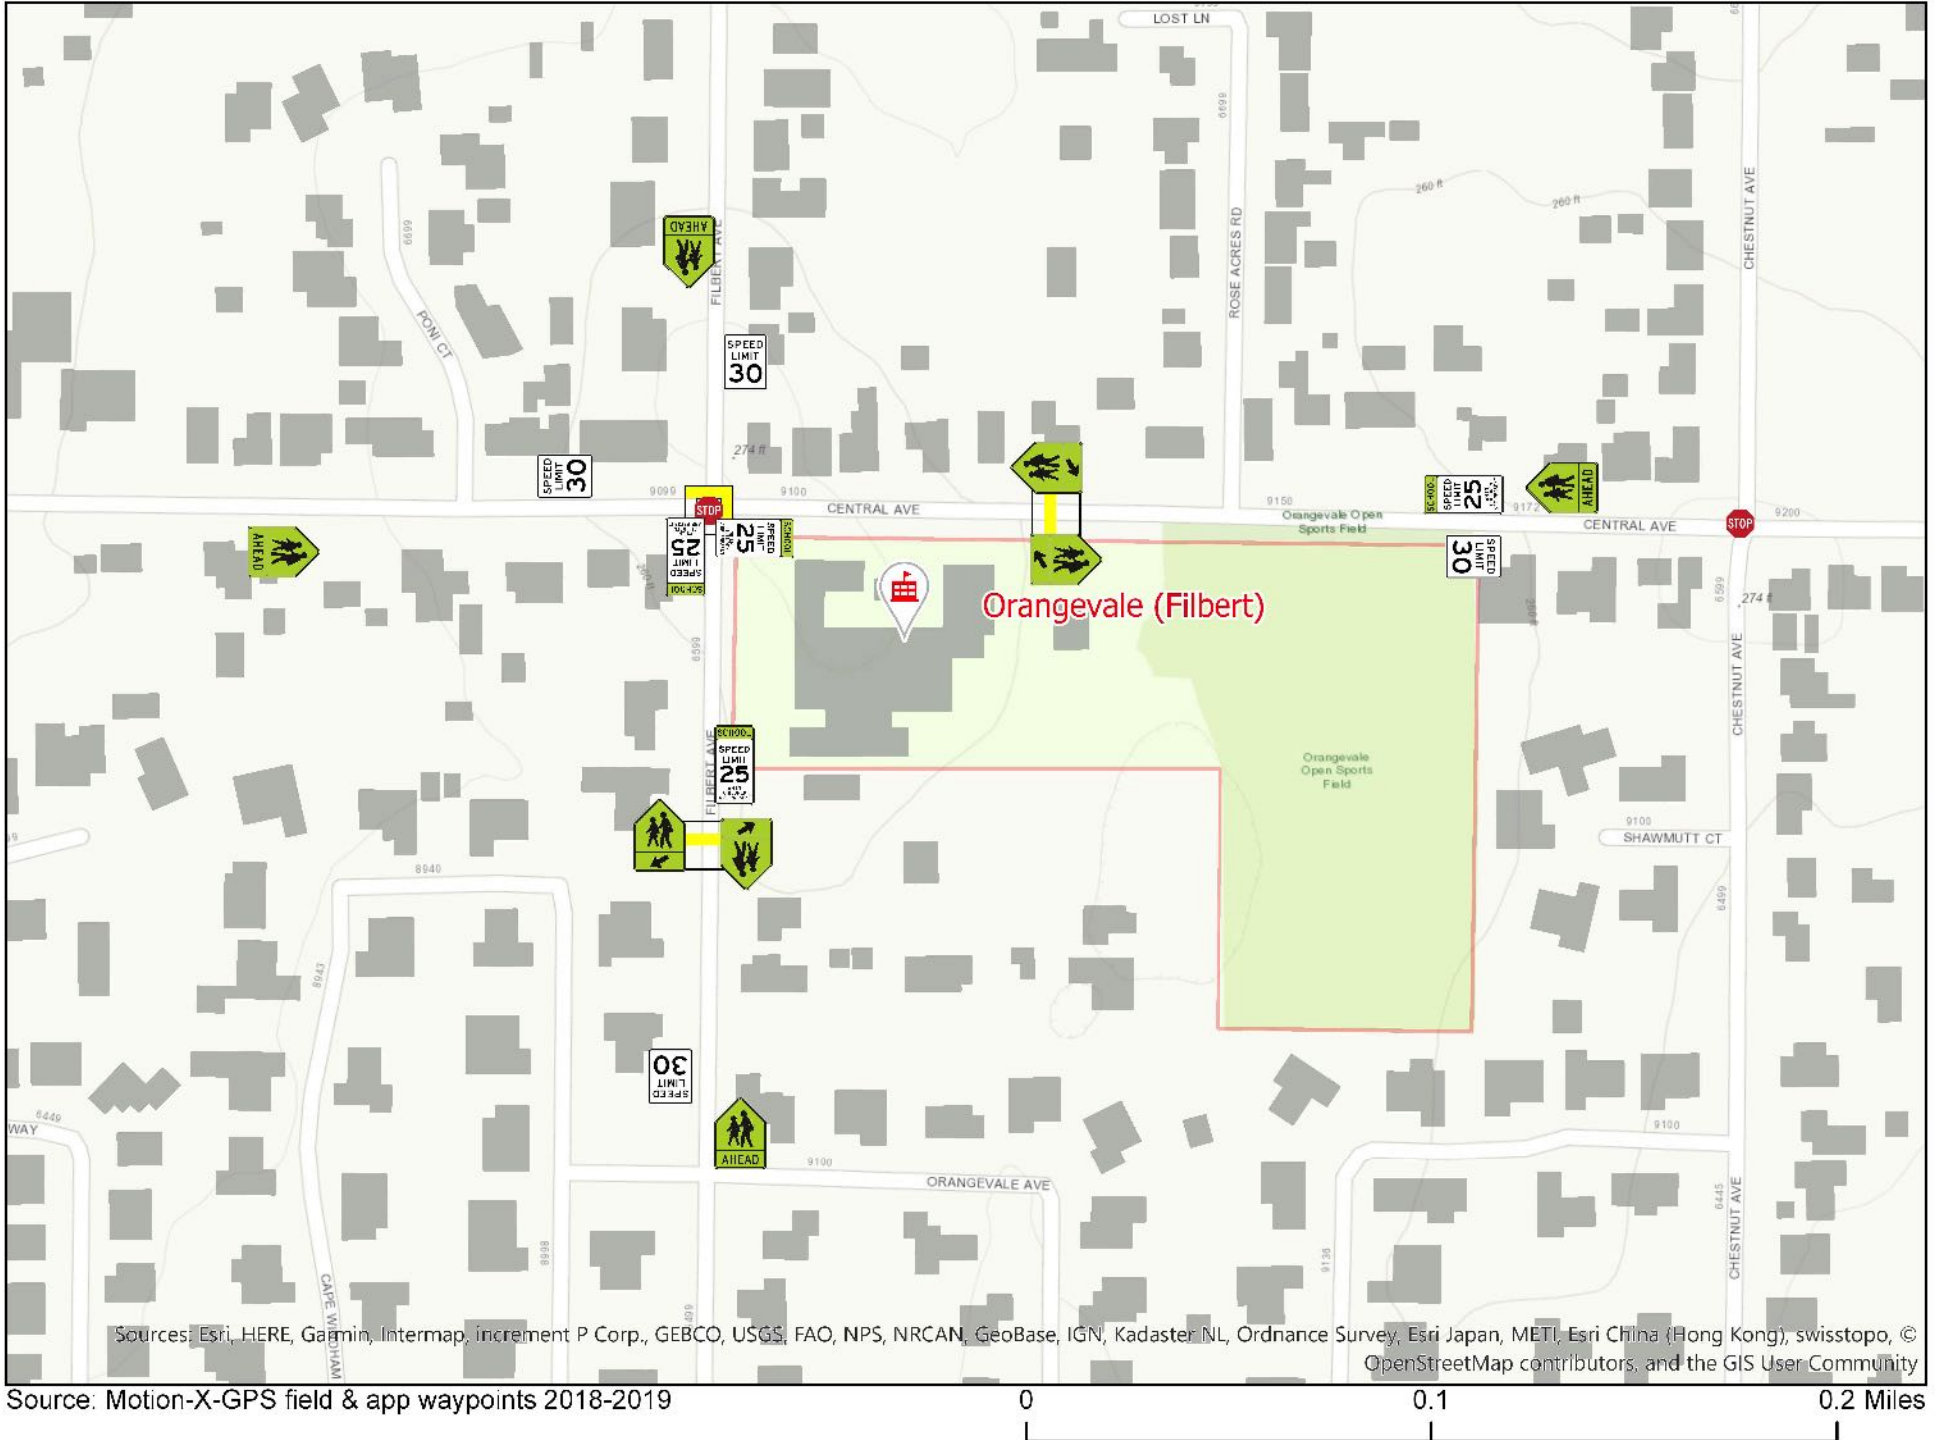

Old Orangevale/Filbert (Golden Valley Orchard): School Zone

Sources: Esri, HERE, Garmin, Intermap, Increment P Corp., GEBCO, USGS, FAO, NPS, NRCAN, GeoBase, IGN, Kadaster NL, Ordnance Survey, Esri Japan, METI, Esri China (Hong Kong), swisstopo, © OpenStreetMap contributors, and the GIS User Community

Source: Motion-X-GPS field & app waypoints 2018-2019